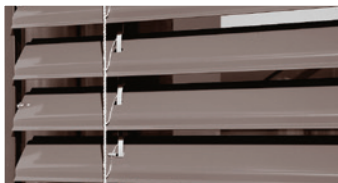

HELIOSHADE® – EXTERNAL VENETIANS RANGE

C Slats
80mm

Dual integrated beaded slat edges for perfect alignment and optimum performance with stylish curved visual finish when in use.

Z Slats
70 & 90mm

Offers increased light dimming thanks to overlapping closure of slats which have integrated dampening lip rolled in to the leading edge.

F Slats
80mm

Highly flexible flat slat offers a streamline external view when down combined with a compact slat stack when retracted.

T Slats
60 & 80mm

Are the perfect solution for modern architecture, offering linear symmetry with clean lines and reduces stacking height.

Helioscreen Australia Pty Ltd – Dealers Australia Wide

www.helioscreen.com.au | enquiries@helioscreen.com.au | Phone 1300 766 319

FEATURES	HV80-C	HV70-Z HV90-Z	HV80-F	HV60-T HV80-T	
Maximum single system width	5m	5m	5m	5m	
Maximum height	5m	5m	5m	5m	
Linking possible	Yes	Yes	Yes	Yes	
Slat tilting range	160°	90°	160°	160°	
Side channel guide	Yes	Yes	Yes	Yes	
Side cable guide	Yes	Yes	Yes	Yes	
Intermediate guide cables	Yes	Yes	Yes	Yes	
Optional pelmet	Yes	Yes	Yes	Yes	
Radio controlled motor with remote	Yes	Yes	Yes	Yes	
Switched motor option	Yes	Yes	Yes	Yes	
Hand crank option	N/A	N/A	N/A	N/A	
Standard slat colour range	Silver	Yes	Yes	Yes	Yes
	Grey Aluminium	Yes	Yes	Yes	Yes
	Grey	Yes	Yes	Yes	Yes
	Light Grey	Yes	Yes	Yes	Yes
	White	Yes	Yes	Yes	Yes
	Pearl White	Yes	Yes	Yes	Yes
	Light Beige	Yes	Yes	Yes	Yes
	Bronze	Yes	Yes	Yes	Yes
	Anthracite	Yes	Yes	Yes	Yes
	Dark Brown	Yes	Yes	Yes	Yes
Purple Red	Yes	Yes	Yes	Yes	
Moss Green	Yes	Yes	Yes	Yes	
Black	Yes	N/A	N/A	N/A	
Custom colours	Yes Min qty applies	Yes Min qty applies	Yes Min qty applies	Yes Min qty applies	